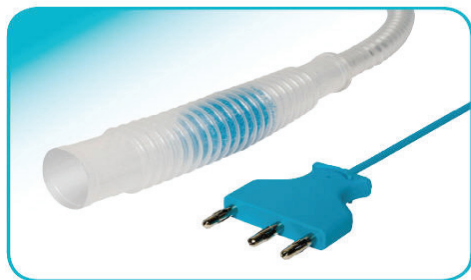

# TORNADO SMOKE EVACUATION PENCIL

READY TO USE, NO ASSEMBLING OF  
SUCTION TIP OR ELECTRODE REQUIRED.

Unique Triangular design from tip to end Ultra soft push buttons for enhanced comfort Maximum safety grip silicone cover Transparent tip for clear view of the electrode LATEX, LEAD, PVC and PHTHALATE FREE Flexible tubing with integrated ESU cable